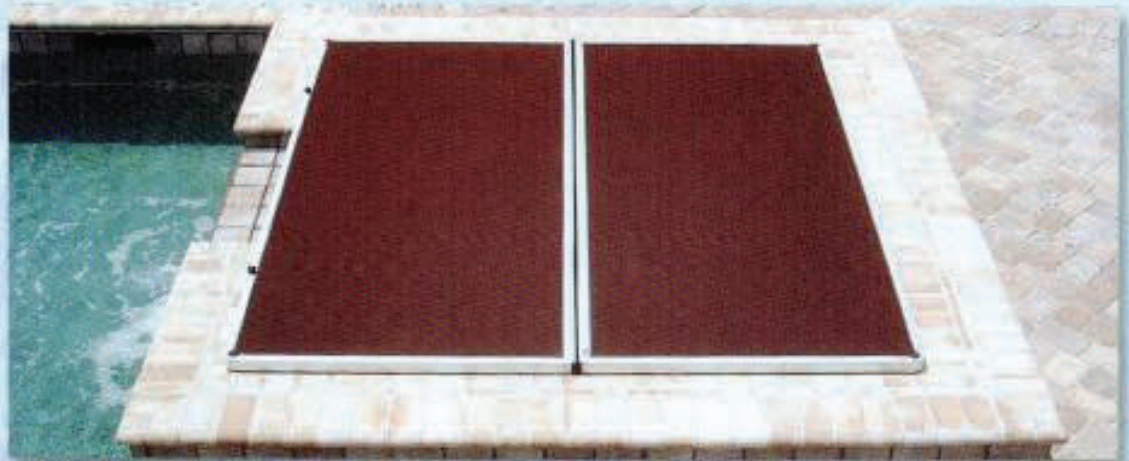

BE-LITE ALUMINUM SPA COVERS

DELUXE EDITION
ASTM APPROVED
SAFETY COVER

Terracotta

White

Navy Blue

Charcoal Gray

Tan

Black

Green

Silver Gray

Aqua

Royal Blue

Light Blue

Brown

Dogs can't chew it. Kids can't fall through it. Sun and snow won't hurt it!

Our aluminum spa covers are completely sealed, inside and out, so they won't absorb water. No more soggy vinyl covers.

Made from aluminum, these covers can withstand the harshest elements.

Choose from our designer colors to customize your spa cover.

Keep loved ones safe! Spa cover will support weight and won't buckle in the middle.