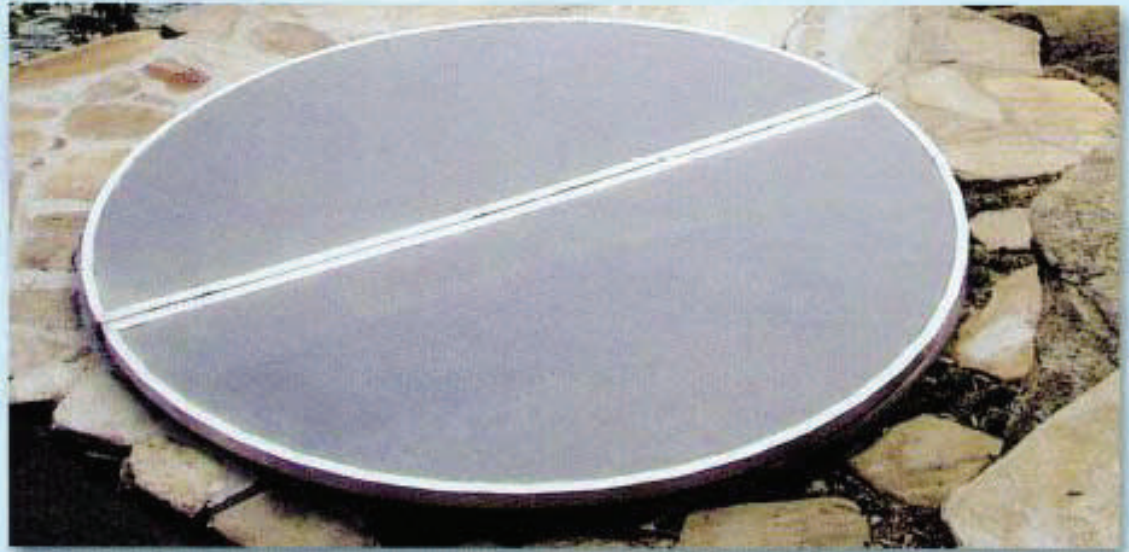

BE-LITE ALUMINUM SPA COVERS

DELUXE EDITION
ASTM APPROVED
SAFETY COVER

Terracotta

White

Navy Blue

Charcoal Gray

Tan

Black

Green

Silver Gray

Aqua

Royal Blue

Light Blue

Brown

Dogs can't chew it. Kids can't fall through it. Sun and snow won't hurt it!

Our aluminum spa covers are completely sealed, inside and out, so they won't absorb water. No more soggy vinyl covers.

Made from aluminum, these covers can withstand the harshest elements.

Choose from our designer colors to customize your spa cover.

Keep loved ones safe! Spa cover will support weight and won't buckle in the middle.